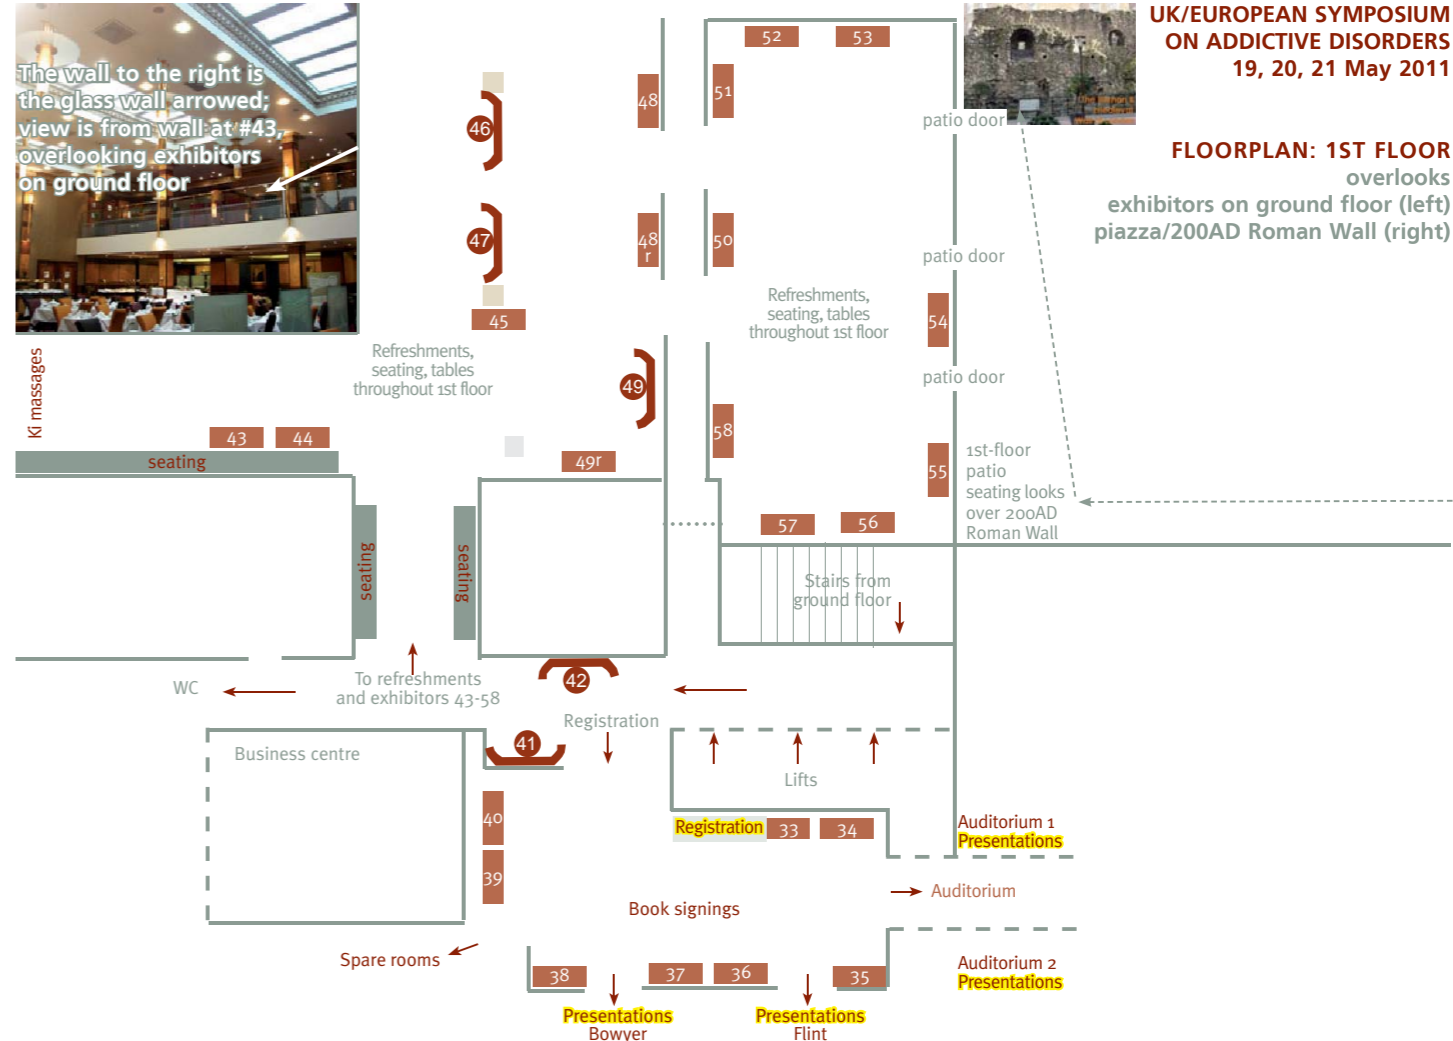

The wall to the right is the glass wall arrowed; view is from wall at #43, overlooking exhibitors on ground floor

**UK/EUROPEAN SYMPOSIUM
ON ADDICTIVE DISORDERS
19, 20, 21 May 2011**

FLOORPLAN: 1ST FLOOR

overlooks exhibitors on ground floor (left) piazza/200AD Roman Wall (right)

patio door

patio door

1st-floor patio seating looks over 200AD Roman Wall

Refreshments, seating, tables throughout 1st floor

Refreshments, seating, tables throughout 1st floor

Stairs from ground floor ↓

WC ←

To refreshments and exhibitors 43-58 ↑

Registration ↓

Lifts ↑

Auditorium 1 **Presentations**

Auditorium

Auditorium 2 **Presentations**

Book signings

Presentations Bowyer

Presentations Flint

Spare rooms ←

Business centre

Registration ↓

40

39

41

38

37

36

35

42

49r

49

45

46

47

48

48r

51

52

53

54

55

56

57

58

43

44