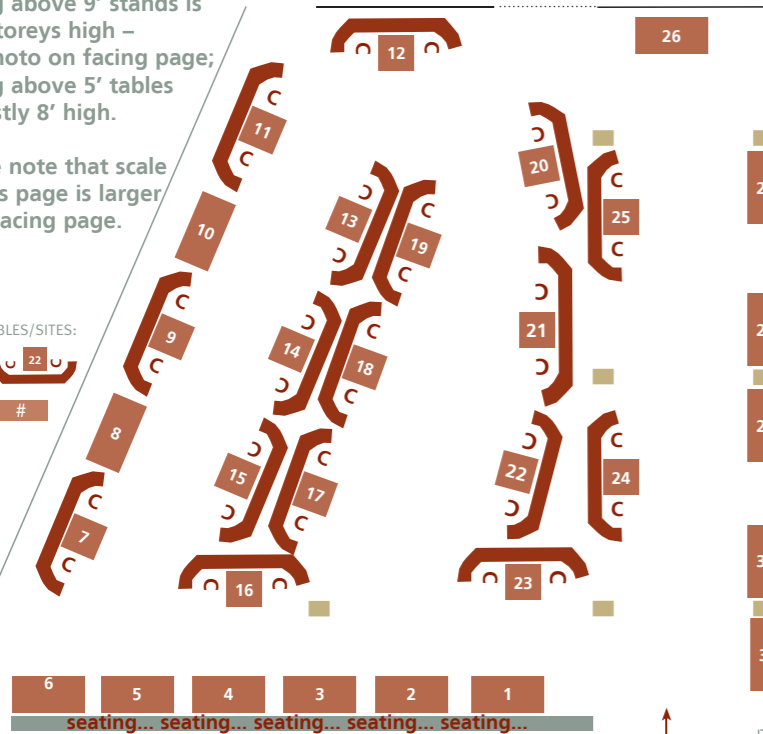

**UK/EUROPEAN SYMPOSIUM  
ON ADDICTIVE DISORDERS  
19, 20, 21 May 2011**

**FLOORPLAN: GROUND FLOOR**

ceiling above 9' stands is two storeys high – see photo on facing page; ceiling above 5' tables is mostly 8' high.

Please note that scale on this page is larger than facing page.

**KEY TO TABLES/SITES:**

9' site & table

5' table

C = chair

Entrance ↑

**KEY TO EXHIBITORS...**

1-31 ON GROUND FLOOR  
32-58 ON 1ST FLOOR

refreshments... refreshments... refreshments... seating... seating... seating... seating... seating...

The wall to the right is the glass wall arrowed; view is from wall at #43, overlooking exhibitors on ground floor

48

48r

51

52

53

54

55

56